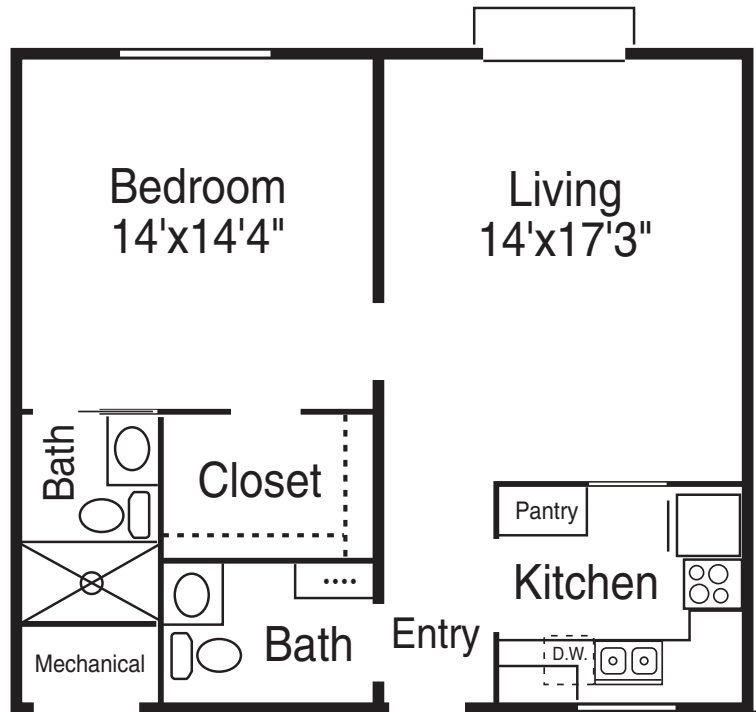

Westminster
Oaks

Azalea

One Bedroom, One and One-Half Bath
728 sq. ft.

These are typical floor plans but may not be to scale.